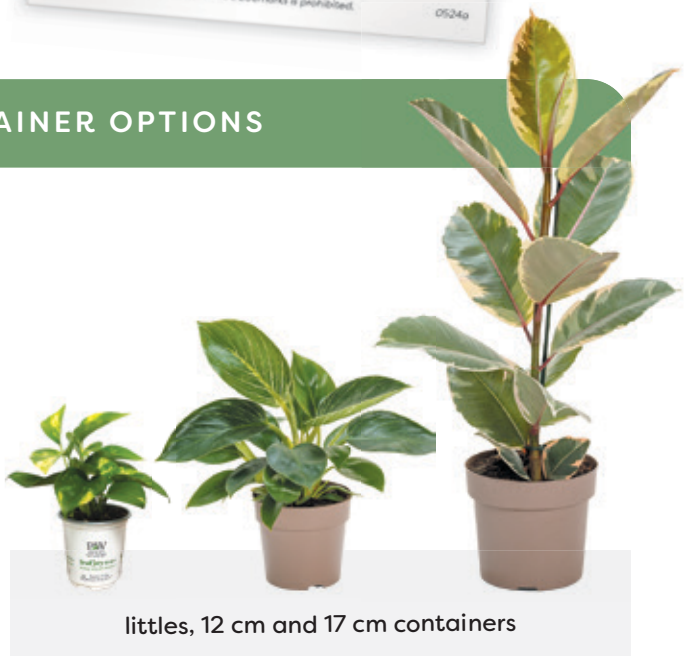

Scan the QR code to view one of our plant care tips animations, or go to provenwinners.com/leafjoy

The leafjoy® Difference

leafjoy® TAGS LEAD TO CONSUMER SUCCESS AND REPEAT PURCHASES

Not knowing where to put houseplants is a major consumer concern. Large plant tags with easy-to-read information take the guesswork out of plant purchasing and increase at-home success. The tag attaches to a plant tag stake to keep it out of the soil and act as a variety-specific source of care information at the point of purchase.

leafjoy® PLANTS WILL AUTOMATICALLY SHIP WITH TAGS THAT FEATURE:

- Variety-specific photos to reference size and provide inspiration
- Variety name, genus and species
- Placement information
- QR code linking to relevant Care Tips video
- Printed easy-to-follow care information

leafjoy® SIZES AND CONTAINER OPTIONS

leafjoy® CONTAINER SIZES

leafjoy plants are available in three container sizes to allow for multiple margin opportunities and retail price points.

Additionally, our production containers are made from 100% certified post-consumer recycled plastics.