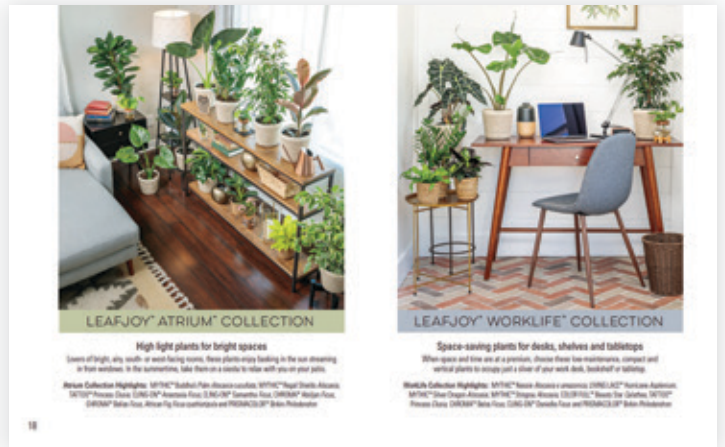

Amplify and Localize Proven Winners National Marketing—The Connect+® marketing solutions program helps you boost visibility and draw attention to your store.

Make it Easy to Shop Local—The Proven Winners Find a Retailer Tool makes it easy for consumers to find your store.