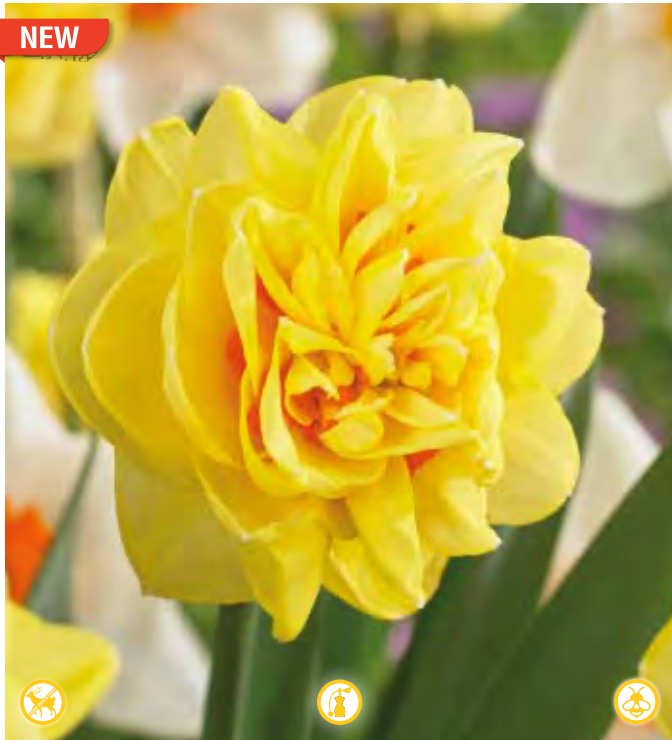

Late Spring to Early Summer
Height: 16-24"

NEW

Narcissus Sunny Day
Double Flowering

Zone 2-10

Mid Spring
Height: 14-16"